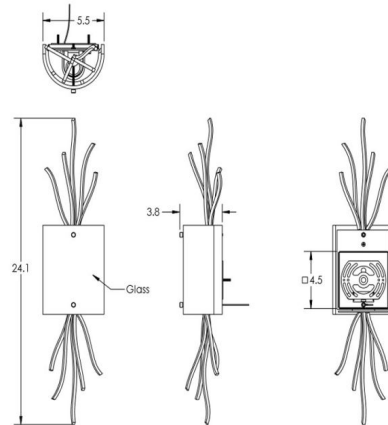

### Description

The Ironwood Thistle Linen Wall Sconce is a nature inspired design, perfect in any interior style. The artisan sculpted steel is hand textured and is accented with a crisp linen glass.

Shown in burnished bronze / white linen

### Specifications

COLOR	White Linen
BODY FINISH	Burnished Bronze
WATTAGE	60W
DIMMER	Standard 120V
DIMENSIONS	5.5"W x 24.1"H x 3.8"D
BULB NOT INCLUDED	1 x A19/Medium (E26)/60W/120V Incandescent
OTHER BULB OPTIONS	1 x A19/Medium (E26)/120V LED