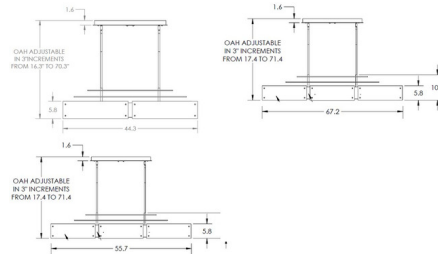

### Specifications

COLOR	Smoke Granite
BODY FINISH	Graphite
WATTAGE	27.4W
DIMMER	Low Voltage Electronic
DIMENSIONS	44.3"L x 5.8"W x 10.1"H
INTEGRATED LED MODULE	8 x LED/3.42W/120V LED

### Technical Information

PRODUCT DIMENSIONS	Adjustable in 3 inch increments from 16.3" - 70.3"
COLOR RENDERING	93 CRI
LAMP COLOR	2700K
LUMENS/WATT	820.18
LUMINOUS FLUX	2805 lumens

Shown in graphite / smoke granite