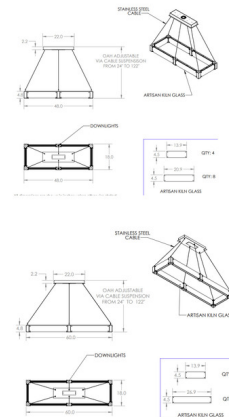

Shown in classic silver / clear rimelight