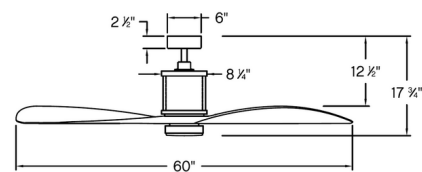

CLICK TO VIEW PRODUCT

Notes: