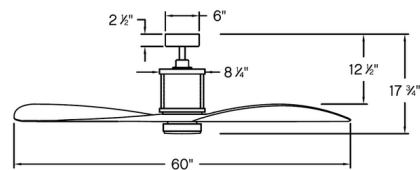

CLICK TO VIEW PRODUCT

Notes: