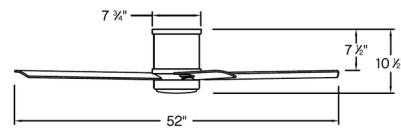

CLICK TO VIEW PRODUCT

Notes: