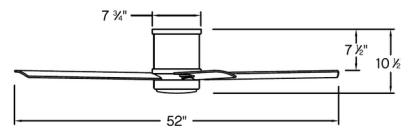

CLICK TO VIEW PRODUCT

Notes: