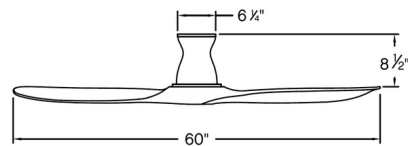

Description

With its distinct, gracefully shaped wooden blades, the Swell Flush Smart Ceiling Fan brings a dash of sophistication to your space. Its quiet, energy-efficient DC motor delivers refreshing airflow for comfortable enjoyment of any indoor or covered outdoor setting. A convenient wireless HIRO control is included. It incorporates WiFi and RF technology, and enables motor on/off, 6 speeds, and forward and reverse. It can be wall-mounted or hand-held. A face plate and cradles are included, and the remote fits in standard decorative style face plates as well. A manual on/off switch is also included. The Hinkley app offers further control through your smartphone. In addition to the basic functions, the app has timers, breeze mode and other advanced features, and links the fan to smart home systems including Google, Amazon Alexa, and Siri. This smart fan is the perfect solution for your modern lifestyle. Optional accessories are sold separately.

Shown in metallic matte bronze / walnut

Specifications

| | |
|-------------------|-----------------------|
| BLADE COLOR | Walnut |
| BODY FINISH | Metallic Matte Bronze |
| WATTAGE | N/A |
| DIMMER | N/A |
| DIMENSIONS | 60"W x 11"H |
| BULB | N/A |
| COUNTRY OF ORIGIN | Chinese Taipei |