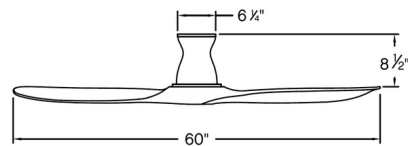

Description

With its distinct, gracefully shaped wooden blades, the Swell Flush Smart Ceiling Fan brings a dash of sophistication to your space. Its quiet, energy-efficient DC motor delivers refreshing airflow for comfortable enjoyment of any indoor or covered outdoor setting. A convenient wireless HIRO control is included. It incorporates WiFi and RF technology, and enables motor on/off, 6 speeds, and forward and reverse. It can be wall-mounted or hand-held. A face plate and cradles are included, and the remote fits in standard decorative style face plates as well. A manual on/off switch is also included. The Hinkley app offers further control through your smartphone. In addition to the basic functions, the app has timers, breeze mode and other advanced features, and links the fan to smart home systems including Google, Amazon Alexa, and Siri. This smart fan is the perfect solution for your modern lifestyle. Optional accessories are sold separately.

Shown in metallic matte bronze / walnut

Specifications

BLADE COLOR	Walnut
BODY FINISH	Metallic Matte Bronze
WATTAGE	N/A
DIMMER	N/A
DIMENSIONS	60"W x 11"H
BULB	N/A
COUNTRY OF ORIGIN	Chinese Taipei

CLICK TO VIEW PRODUCT