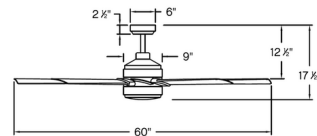

CLICK TO VIEW PRODUCT

Notes: