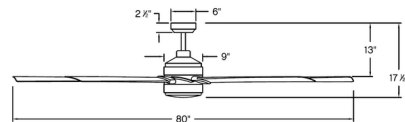

CLICK TO VIEW PRODUCT

Notes: