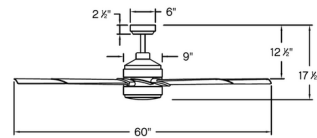

CLICK TO VIEW PRODUCT

Notes: