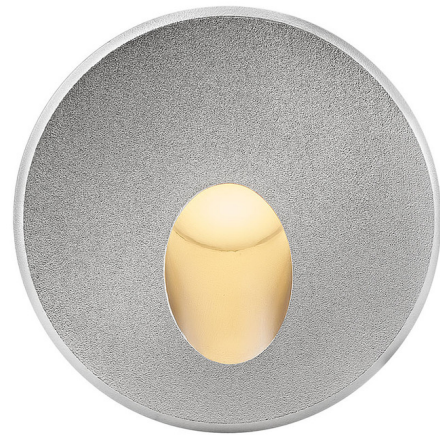

Lightology

lightology.com
866-954-4489
04-27-26

Project: _____

Company: _____

Location: _____ Fixture Type: _____

SPEC #: **HIN1097508**

Approved On: _____ Approved By: _____

Tilt 12V Outdoor Wall Light By Hinkley Lighting

Description

The Tilt 12V Outdoor Wall light features a modern integrated LED light that is available in round or square options with cast 316 stainless steel housing and clear glass to cast a warm glow. 4in burial sleeve included or may be used with a 1.5 inch schedule 40 PVC tubing for concrete installation. Note: Required power supply sold separately.

Shown in stainless steel / clear

Specifications

COLOR Clear
BODY FINISH Stainless Steel
WATTAGE 4W
DIMMER Low Voltage Magnetic
DIMENSIONS 2.25"W x 2.25"H
INTEGRATED LED MODULE 1 x LED/4W/12V LED
COUNTRY OF ORIGIN China