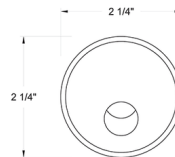

Description

The Tilt 12V Outdoor Wall light features a modern integrated LED light that is available in round or square options with cast 316 stainless steel housing and clear glass to cast a warm glow. 4in burial sleeve included or may be used with a 1.5 inch schedule 40 PVC tubing for concrete installation. Note: Required power supply sold separately.

Shown in stainless steel / clear

Specifications

COLOR Clear
BODY FINISH Stainless Steel
WATTAGE 4W
DIMMER Low Voltage Magnetic
DIMENSIONS 2.25"W x 2.25"H
INTEGRATED LED MODULE 1 x LED/4W/12V LED
COUNTRY OF ORIGIN China