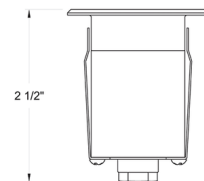

Description

The Tilt 12V Outdoor Wall light features a modern integrated LED light that is available in round or square options with cast 316 stainless steel housing and clear glass to cast a warm glow. 4in burial sleeve included or may be used with a 1.5 inch schedule 40 PVC tubing for concrete installation. Note: Required power supply sold separately.

Shown in stainless steel / clear

Specifications

COLOR Clear
BODY FINISH Stainless Steel
WATTAGE 4W
DIMMER Low Voltage Magnetic
DIMENSIONS 2.25"W x 2.25"H
INTEGRATED LED MODULE 1 x LED/4W/12V LED
COUNTRY OF ORIGIN China