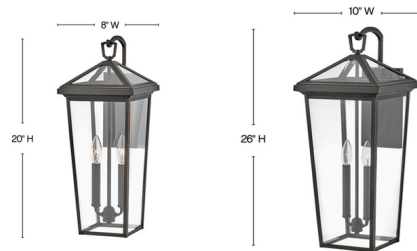

Lightology

lightology.com
866-954-4489
04-21-26

Project: _____

Company: _____

Location: _____ Fixture Type: _____

SPEC #: **HIN1097537**

Approved On: _____ Approved By: _____

Alford Place Outdoor Wall Sconce By Hinkley Lighting

Description

The Alford Place Outdoor Wall Sconce brings a clean and classic design to your exterior space. The smooth aluminum frame holds sealed clear glass panels, providing excellent illumination from all sides. Note: LED option is Title 24 Compliant with included bulb.

Shown in museum black / clear

Specifications

COLOR	Clear
BODY FINISH	Museum Black
WATTAGE	120W
DIMMER	Standard 120V
DIMENSIONS	8\"W x 20\"H x 9\"D
BULB NOT INCLUDED	2 x B10/Candelabra (E12)/60W/120V Incandescent
OTHER BULB OPTIONS	2 x B10/Candelabra (E12)/120V LED
COUNTRY OF ORIGIN	China