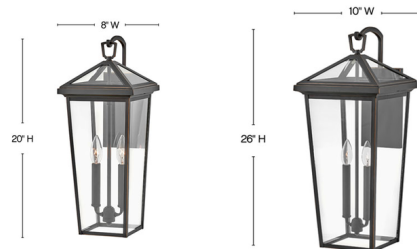

Lightology

lightology.com
866-954-4489
06-27-26

Project: _____

Company: _____

Location: _____ Fixture Type: _____

SPEC #: **HIN1097537**

Approved On: _____ Approved By: _____

Alford Place Outdoor Wall Sconce By Hinkley Lighting

Description

The Alford Place Outdoor Wall Sconce brings a clean and classic design to your exterior space. The smooth aluminum frame holds sealed clear glass panels, providing excellent illumination from all sides. Note: LED option is Title 24 Compliant with included bulb.

Shown in museum black / clear

Specifications

COLOR	Clear
BODY FINISH	Museum Black
WATTAGE	120W
DIMMER	Standard 120V
DIMENSIONS	8\"W x 20\"H x 9\"D
BULB NOT INCLUDED	2 x B10/Candelabra (E12)/60W/120V Incandescent
OTHER BULB OPTIONS	2 x B10/Candelabra (E12)/120V LED
COUNTRY OF ORIGIN	China