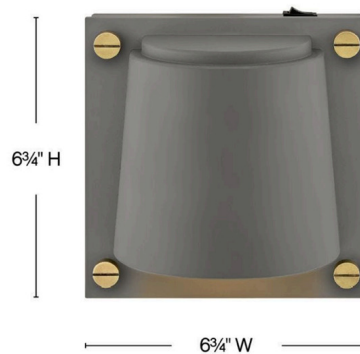

Description

The Scout Wall Sconce subtly catches your eye with its compact, modern design and contrasting, oversized screws. Scout accents a variety of styles. Each fixture includes three interchangeable screws in Black, Heritage Brass, and Brushed Nickel to mix and match as you choose, along with an etched glass diffuser. On/Off switch on the top of the frame, makes this sconce perfect as a reading light. Note: Title 24 Compliant with included bulb.

Specifications

COLOR	Etched Glass
BODY FINISH	Black
WATTAGE	6W
DIMMER	Low Voltage Electronic
DIMENSIONS	6.75"W x 6.75"H x 4.5"D
BULB INCLUDED	1 x MR16/GU10/6W/120V LED
COUNTRY OF ORIGIN	China

Technical Information

COLOR RENDERING	80 CRI
LAMP COLOR	3000K
LUMENS/WATT	83.33
LUMINOUS FLUX	500 lumens

Shown in black / etched glass

CLICK TO VIEW PRODUCT

Notes: