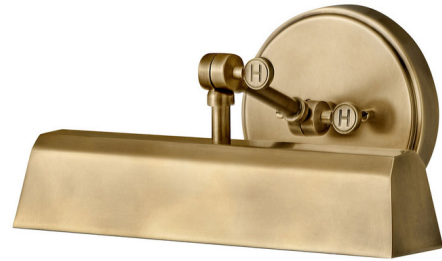

Lightology

lightology.com
866-954-4489
06-29-26

Project: _____

Company: _____

Location: _____ Fixture Type: _____

SPEC #: **HIN1097631**

Approved On: _____ Approved By: _____

Arti Picture Light By Hinkley Lighting

Description

The Arti Picture Light embodies simple elegance with its functional, streamlined design. Inspired by a traditional articulating light, it features a well-designed up and down movement to direct light where you need it. Arti is a seamless integration to any room. Can be hard wired or mounted with fabric covered plug-in cord.

Shown in heritage brass

Specifications

COLOR	N/A
BODY FINISH	Heritage Brass
WATTAGE	10W
DIMMER	Standard 120V
DIMENSIONS	12"W x 6"H x 7.25"D
BULB NOT INCLUDED	1 x T9/Medium (E26)/10W/120V LED
OTHER BULB OPTIONS	1 x A19/Medium (E26)/120V LED
COUNTRY OF ORIGIN	China