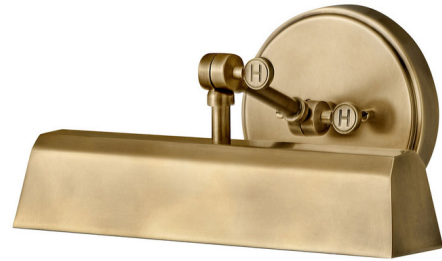

Lightology

lightology.com
866-954-4489
04-21-26

Project: _____

Company: _____

Location: _____ Fixture Type: _____

SPEC #: **HIN1097631**

Approved On: _____ Approved By: _____

Arti Picture Light By Hinkley Lighting

Description

The Arti Picture Light embodies simple elegance with its functional, streamlined design. Inspired by a traditional articulating light, it features a well-designed up and down movement to direct light where you need it. Arti is a seamless integration to any room. Can be hard wired or mounted with fabric covered plug-in cord.

Shown in heritage brass

Specifications

COLOR	N/A
BODY FINISH	Heritage Brass
WATTAGE	10W
DIMMER	Standard 120V
DIMENSIONS	12"W x 6"H x 7.25"D
BULB NOT INCLUDED	1 x T9/Medium (E26)/10W/120V LED
OTHER BULB OPTIONS	1 x A19/Medium (E26)/120V LED
COUNTRY OF ORIGIN	China