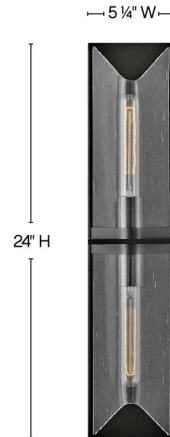

Lightology

lightology.com
866-954-4489
08-24-25

Project: _____

Company: _____

Location: _____ Fixture Type: _____

SPEC #: **HIN1097653**

Approved On: _____ Approved By: _____

Astoria Bathroom Vanity Light By Hinkley Lighting

Description

The Astoria Bathroom Vanity Light is a sophisticated showstopper! Astoria's bias cut clear seedy glass beautifully blends with luxe finishes for a dazzling effect. Its unique silhouette makes a sleek, stylish statement. Fixture can be mounted vertically.

Shown in heritage brass / clear seedy

Specifications

COLOR	Clear Seedy
BODY FINISH	Heritage Brass
WATTAGE	120W
DIMMER	Standard 120V
DIMENSIONS	24"W x 5.25"H x 4"D
BULB NOT INCLUDED	2 x T10/Medium (E26)/60W/120V Incandescent
OTHER BULB OPTIONS	2 x T10/Medium (E26)/120V LED 2 x T9/Medium (E26)/120V Incandescent
COUNTRY OF ORIGIN	China