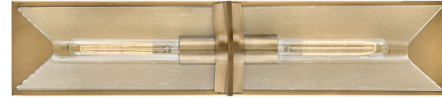

Lightology

lightology.com
866-954-4489
05-17-26

Project: _____

Company: _____

Location: _____ Fixture Type: _____

SPEC #: **HIN1097653**

Approved On: _____ Approved By: _____

Astoria Bathroom Vanity Light By Hinkley Lighting

Description

The Astoria Bathroom Vanity Light is a sophisticated showstopper! Astoria's bias cut clear seedy glass beautifully blends with luxe finish for a dazzling effect. Its unique silhouette makes a sleek, stylish statement. Fixture can be mounted vertically.

Shown in heritage brass / clear seedy

Specifications

COLOR Clear Seedy
BODY FINISH Heritage Brass
WATTAGE 18W
DIMMER Standard 120V
DIMENSIONS 24\"W x 5.25\"H x 4\"D
BULB NOT INCLUDED 2 x T10/Medium (E26)/9W/120V LED
COUNTRY OF ORIGIN China