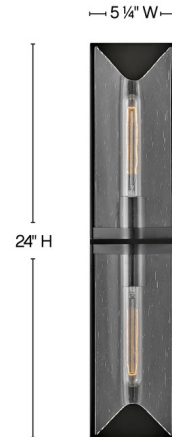

Lightology

lightology.com
866-954-4489
05-17-26

Project: _____

Company: _____

Location: _____ Fixture Type: _____

SPEC #: **HIN1097653**

Approved On: _____ Approved By: _____

Astoria Bathroom Vanity Light By Hinkley Lighting

Description

The Astoria Bathroom Vanity Light is a sophisticated showstopper! Astoria's bias cut clear seedy glass beautifully blends with luxe finish for a dazzling effect. Its unique silhouette makes a sleek, stylish statement. Fixture can be mounted vertically.

Shown in heritage brass / clear seedy

Specifications

COLOR Clear Seedy
BODY FINISH Heritage Brass
WATTAGE 18W
DIMMER Standard 120V
DIMENSIONS 24"W x 5.25"H x 4"D
BULB NOT INCLUDED 2 x T10/Medium (E26)/9W/120V LED
COUNTRY OF ORIGIN China