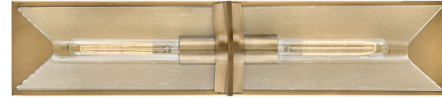

Lightology

lightology.com
866-954-4489
05-17-26

Project: _____

Company: _____

Location: _____ Fixture Type: _____

SPEC #: **HIN1097653**

Approved On: _____ Approved By: _____

Astoria Bathroom Vanity Light By Hinkley Lighting

Description

The Astoria Bathroom Vanity Light is a sophisticated showstopper! Astoria's bias cut clear seedy glass beautifully blends with luxe finish for a dazzling effect. Its unique silhouette makes a sleek, stylish statement. Fixture can be mounted vertically.

Shown in heritage brass / clear seedy

Specifications

COLOR Clear Seedy
BODY FINISH Heritage Brass
WATTAGE 18W
DIMMER Standard 120V
DIMENSIONS 24"W x 5.25"H x 4"D
BULB NOT INCLUDED 2 x T10/Medium (E26)/9W/120V LED
COUNTRY OF ORIGIN China