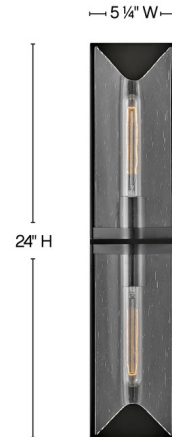

Lightology

lightology.com
866-954-4489
05-17-26

Project: _____

Company: _____

Location: _____ Fixture Type: _____

SPEC #: **HIN1097653**

Approved On: _____ Approved By: _____

Astoria Bathroom Vanity Light By Hinkley Lighting

Description

The Astoria Bathroom Vanity Light is a sophisticated showstopper! Astoria's bias cut clear seedy glass beautifully blends with luxe finish for a dazzling effect. Its unique silhouette makes a sleek, stylish statement. Fixture can be mounted vertically.

Shown in heritage brass / clear seedy

Specifications

COLOR Clear Seedy
BODY FINISH Heritage Brass
WATTAGE 18W
DIMMER Standard 120V
DIMENSIONS 24\"W x 5.25\"H x 4\"D
BULB NOT INCLUDED 2 x T10/Medium (E26)/9W/120V LED
COUNTRY OF ORIGIN China