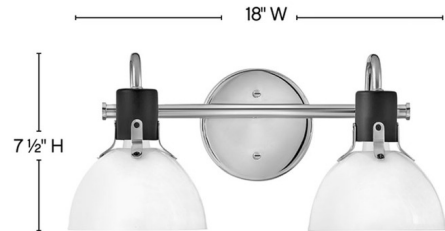

Description

The Argo Bathroom Vanity Light is brilliantly basic in design but has all the right details to make it shine. The smooth lines of its dome have a vintage, industrial feel but modern updates, make Argo contemporary. Heavy straps and decorative screws secure the dome to the cap in this clean and stylish profile. Fixture can be mounted either up or down.

Shown in heritage brass / opal

Specifications

COLOR	Opal
BODY FINISH	Heritage Brass
WATTAGE	200W
DIMMER	Standard 120V
DIMENSIONS	18"W x 7.5"H x 8.25"D
BULB NOT INCLUDED	2 x A19/Medium (E26)/100W/120V Incandescent
OTHER BULB OPTIONS	2 x A19/Medium (E26)/120V LED
COUNTRY OF ORIGIN	China