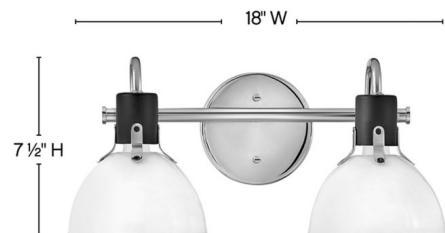

Shown in heritage brass / opal