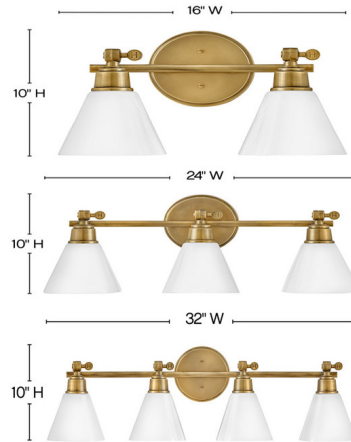

Lightology

lightology.com
866-954-4489
04-27-26

Project: _____

Company: _____

Location: _____ Fixture Type: _____

SPEC #: **HIN1097672**

Approved On: _____ Approved By: _____

Arti Bathroom Vanity Light By Hinkley Lighting

Description

The Arti Bathroom Vanity Light brings a simple elegance, with hints of industrialism to your interior space. The streamlined silhouette, will bring a functional beauty to your room. Includes adjustable decorative knobs to move shades up and down, as well as an appealing stepped backplate. May be mounted up or down.

Shown in heritage brass / opal

Specifications

COLOR	Opal
BODY FINISH	Heritage Brass
WATTAGE	200W
DIMMER	Standard 120V
DIMENSIONS	16\"W x 10\"H x 7\"D
BULB NOT INCLUDED	2 x A19/Medium (E26)/100W/120V Incandescent
OTHER BULB OPTIONS	2 x A19/Medium (E26)/120V LED
COUNTRY OF ORIGIN	China