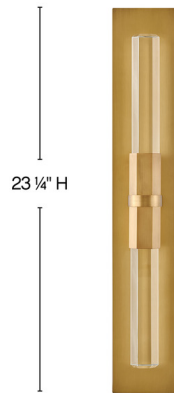

Lightology

lightology.com
866-954-4489
04-21-26

Project: _____

Company: _____

Location: _____ Fixture Type: _____

SPEC #: **FRD1097689**

Approved On: _____ Approved By: _____

Cecily Wall Sconce By Fredrick Ramond

Description

The Cecily Wall Sconce redefines modern glam with bold design elements that emanate a lux attitude. Dramatic and substantial faceted crystal rods, illuminated by an LED light source, pair perfectly with the chic finish to create a breathtaking silhouette. Equipped with a 120/277 universal driver. 0-10 dimming.

Specifications

COLOR Clear
BODY FINISH Heritage Brass
WATTAGE 14W
DIMMER Low Voltage Electronic
DIMENSIONS 5"W x 23.25"H x 5"D
INTEGRATED LED MODULE 1 x LED/14W/120-277V LED
COUNTRY OF ORIGIN China

Technical Information

COLOR RENDERING 97 CRI
LAMP COLOR 3000K
LUMENS/WATT 85.71
LUMINOUS FLUX 1200 lumens

Shown in heritage brass / clear

← 5" W →

23 1/4" H

CLICK TO VIEW PRODUCT

Notes: