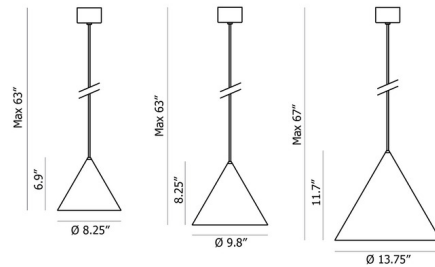

Description

The Cone Indoor Pendant pays tribute to a classic silhouette with a natural simplicity. This sleek Iron fixture will elevate any contemporary or industrial space. Ships with US compatible canopy.

Shown in morocco brown

Specifications

COLOR N/A
BODY FINISH Morocco Brown
WATTAGE 10W
DIMMER Standard 120V
DIMENSIONS 8.25"W x 6.9"H
BULB NOT INCLUDED 1 x B10/Candelabra (E12)/10W/120V LED

Technical Information

PRODUCT DIMENSIONS Canopy: 4.7" diameter

CLICK TO VIEW PRODUCT

Notes: