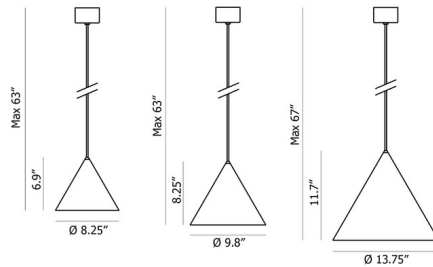

Description

The Cone Indoor Pendant pays tribute to a classic silhouette with a natural simplicity. This sleek Iron fixture will elevate any contemporary or industrial space. Ships with US compatible canopy.

Shown in morocco brown

Specifications

COLOR N/A
BODY FINISH Morocco Brown
WATTAGE 10W
DIMMER Standard 120V
DIMENSIONS 8.25"W x 6.9"H
BULB NOT INCLUDED 1 x B10/Candelabra (E12)/10W/120V LED

Technical Information

PRODUCT DIMENSIONS Canopy: 4.7" diameter

CLICK TO VIEW PRODUCT

Notes: