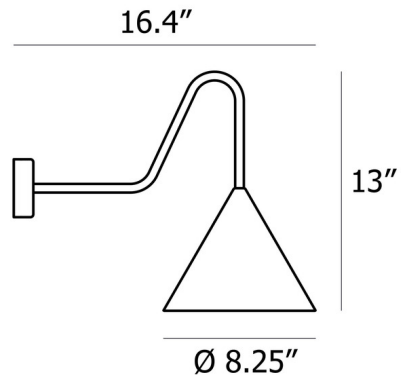

### Description

The Cone Curved Wall Sconce pays tribute to a classic silhouette with a natural simplicity. This sleek Iron cone shade extends from a matching curved arm and backplate. Ships with US compatible backplate.

### Specifications

COLOR	N/A
BODY FINISH	Morocco Brown
WATTAGE	10W
DIMMER	Standard 120V
DIMENSIONS	8.25"W x 13"H x 16.4"D
BULB NOT INCLUDED	1 x B10/Candelabra (E12)/10W/120V LED

CLICK TO VIEW PRODUCT

Notes: