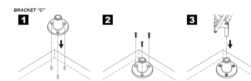

By Leucos

Description

The JJ Small Desk Lamp features a matte lacquered steel finish with aluminum diffuser. Orientable arms and diffuser. Available with a matching finish table base, table clamp, fixed bracket or thru bracket. Includes touch dimmer on top of shade.

Shown in matte sable grey

Specifications

COLOR	N/A
BODY FINISH	Matte Sable Grey
WATTAGE	13W
DIMMER	Included
DIMENSIONS	6.25"W x 16.63"H x 16.63"D
INTEGRATED LED MODULE	1 x LED/13W/120V LED

Technical Information