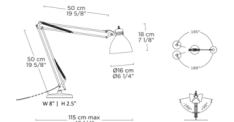

By Leucos

Description

The JJ Small Desk Lamp features a matte lacquered steel finish with aluminum diffuser. Orientable arms and diffuser. Available with a matching finish table base, table clamp, fixed bracket or thru bracket. Includes touch dimmer on top of shade.

Shown in matte sable grey

Specifications

COLOR	N/A
BODY FINISH	Matte Sable Grey
WATTAGE	13W
DIMMER	Included
DIMENSIONS	6.25"W x 16.63"H x 16.63"D
INTEGRATED LED MODULE	1 x LED/13W/120V LED

Technical Information