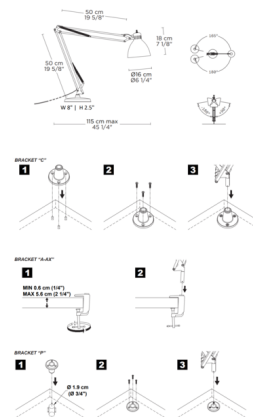

CLICK TO VIEW PRODUCT

Notes: