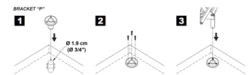

Shown in matte sable grey

Specifications

COLOR	N/A
BODY FINISH	Matte Sable Grey
WATTAGE	13W
DIMMER	Included
DIMENSIONS	6.25"W x 16.63"H x 16.63"D
INTEGRATED LED MODULE	1 x LED/13W/120V LED

Technical Information