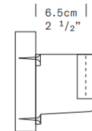

Lightology

lightology.com
866-954-4489
07-11-26

Project: _____

Company: _____

Location: _____ Fixture Type: _____

SPEC #: **LEU1097836**

Approved On: _____ Approved By: _____

JJ Small Adjustable Wall Light with Mounting Bracket

By Leucos

Description

The JJ Small Adjustable Wall Light features a matte lacquered steel finish with aluminum diffuser. Orientable arms and diffuser. Includes touch dimmer on top of shade. Provided with mounting bracket, cord and plug.

Specifications

COLOR	N/A
BODY FINISH	Matte Amaranth Red
WATTAGE	13W
DIMMER	Included
DIMENSIONS	6.25"W x 16.63"H x 16.63"D
INTEGRATED LED MODULE	1 x LED/13W/120V LED

Technical Information

PRODUCT DIMENSIONS	Cable Length: 78"
COLOR RENDERING	90 CRI
LAMP COLOR	3000K
LUMENS/WATT	123.08
LUMINOUS FLUX	1600 lumens

CLICK TO VIEW PRODUCT

Notes: