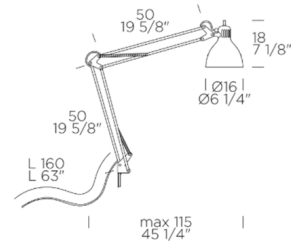

WALL BRACKET