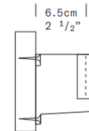

WALL BRACKET

CLICK TO VIEW PRODUCT

Notes: