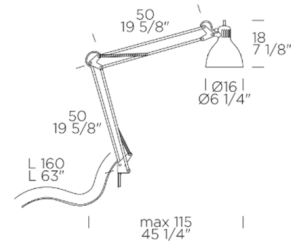

Shown in matte amaranth red

WALL BRACKET