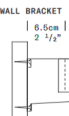

CLICK TO VIEW PRODUCT

Notes: