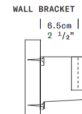

CLICK TO VIEW PRODUCT

Notes: