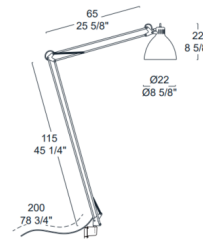

CLICK TO VIEW PRODUCT

Notes: