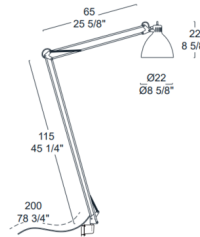

CLICK TO VIEW PRODUCT

Notes: