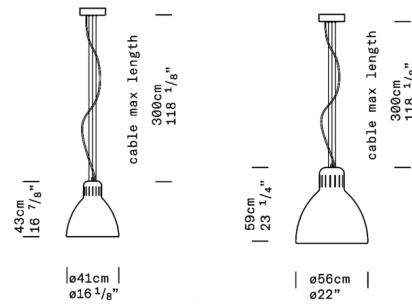

### Specifications

COLOR	N/A
BODY FINISH	Matte White
WATTAGE	37W
DIMMER	0-10V
DIMENSIONS	16.13"W x 16.88"H
INTEGRATED LED MODULE	1 x LED/37W/120V LED

### Technical Information

PRODUCT DIMENSIONS	Adjustable Cable Length: 118 1/8"
COLOR RENDERING	90 CRI
LAMP COLOR	2700K
LUMENS/WATT	146.08
LUMINOUS FLUX	5405 lumens

Shown in matte white

CLICK TO VIEW PRODUCT