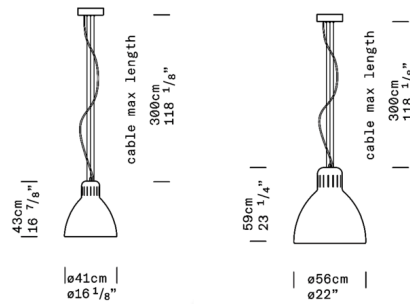

By Leucos

Description

The JJ family's newest addition - a matte lacquered aluminum pendant lamp. Available in a variety of finishes with matching canopy and white lacquer interior.

Specifications

COLOR N/A
BODY FINISH Matte White
WATTAGE 37W
DIMMER 0-10V
DIMENSIONS 16.13"W x 16.88"H
INTEGRATED LED MODULE 1 x LED/37W/120V LED

Technical Information

PRODUCT DIMENSIONS Adjustable Cable Length: 118 1/8"
COLOR RENDERING 90 CRI
LAMP COLOR 2700K
LUMENS/WATT 146.08
LUMINOUS FLUX 5405 lumens

Shown in matte white

CLICK TO VIEW PRODUCT

Notes: