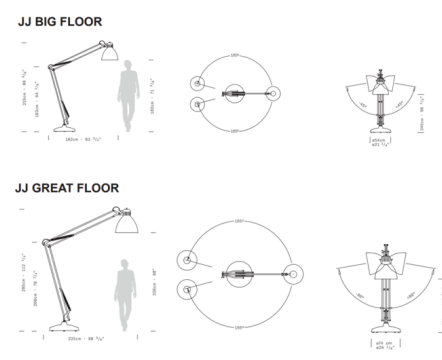

CLICK TO VIEW PRODUCT