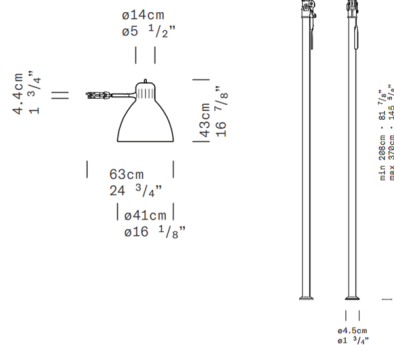

Lightology

lightology.com
866-954-4489
05-24-26

Project: _____

Company: _____

Location: _____ Fixture Type: _____

SPEC #: **LEU1098011**

Approved On: _____ Approved By: _____

JJ Big Grip Shade with Autopole

By Leucos

Description

The JJ Big Grip with Autopole includes one Big Grip shade with an autopole in Anodized Aluminum that adjusts from 81 7/8 to 145 5/8 inch in height. Big Grip shade include push dimmer for on/off and light intensity control. Big Shade cable length: 196 7/8 inch. For indoor use only. Additional shades sold separately.

Specifications

COLOR	N/A
BODY FINISH	Matte Black
WATTAGE	37W
DIMMER	Included
DIMENSIONS	16.13"W x 145.63"H x 24.75"D
INTEGRATED LED MODULE	1 x LED/37W/120V LED

Technical Information

COLOR RENDERING	90 CRI
LAMP COLOR	2700K
LUMENS/WATT	146.08
LUMINOUS FLUX	5405 lumens

Notes:

Shown in matte black

CLICK TO VIEW PRODUCT