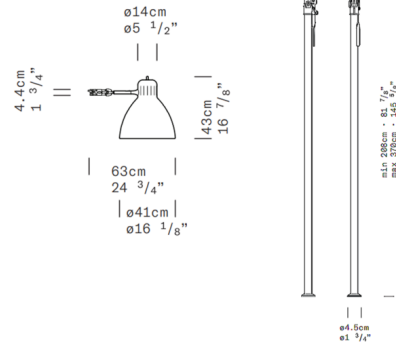

Lightology

lightology.com
866-954-4489
04-28-26

Project: _____
Company: _____
Location: _____ Fixture Type: _____
SPEC #: **LEU1098015**
Approved On: _____ Approved By: _____

JJ Big Grip Shade with Autopole

By Leucos

Description

The JJ Big Grip with Autopole includes one Big Grip shade with an autopole in Anodized Aluminum that adjusts from 81 7/8 to 145 5/8 inch in height. Big Grip shade include push dimmer for on/off and light intensity control. Big Shade cable length: 196 7/8 inch. For indoor use only. Additional shades sold separately.

Specifications

COLOR	N/A
BODY FINISH	Matte White
WATTAGE	37W
DIMMER	Included
DIMENSIONS	16.13"W x 145.63"H x 24.75"D
INTEGRATED LED MODULE	1 x LED/37W/120V LED

Technical Information

COLOR RENDERING	90 CRI
LAMP COLOR	2700K
LUMENS/WATT	146.08
LUMINOUS FLUX	5405 lumens

Notes:

Shown in matte white

CLICK TO VIEW PRODUCT