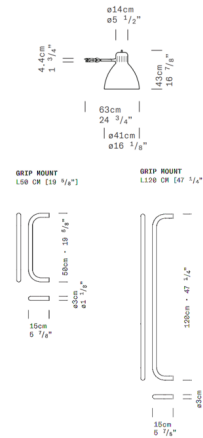

CLICK TO VIEW PRODUCT

Notes: