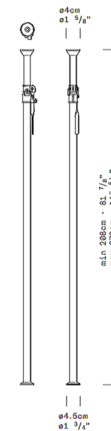

### Description

The JJ Grip Autopole is designed for use with JJ Big Grip Shade with Clamp (sold separately) for adjustable wall or task lighting. Adjustable in height 81 7/8 to 145 5/8 inch.

### Specifications

COLOR	N/A
BODY FINISH	Anodized Aluminum
WATTAGE	N/A
DIMMER	N/A
DIMENSIONS	1.63"W x 145.63"H x 1.63"D
BULB	N/A
COUNTRY OF ORIGIN	Italy

Shown in anodized aluminum

CLICK TO VIEW PRODUCT

Notes: