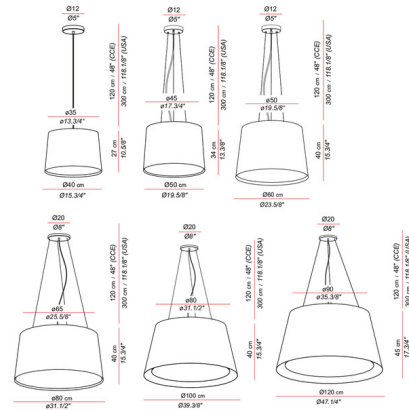

### Specifications

COLOR . . . . . Beige Linen  
 BODY FINISH . . . . . Nickel  
 WATTAGE . . . . . 12W  
 DIMMER . . . . . Standard 120V  
 DIMENSIONS . . . . . 15.75"W x 10.625"H  
 BULB NOT INCLUDED . . . . . 1 x A19/Medium (E26)/12W/120V LED  
 COUNTRY OF ORIGIN . . . . . Spain

### Technical Information

PRODUCT DIMENSIONS . . . . . Adjustable Cable Length: 118.1"

CLICK TO VIEW PRODUCT

Notes: