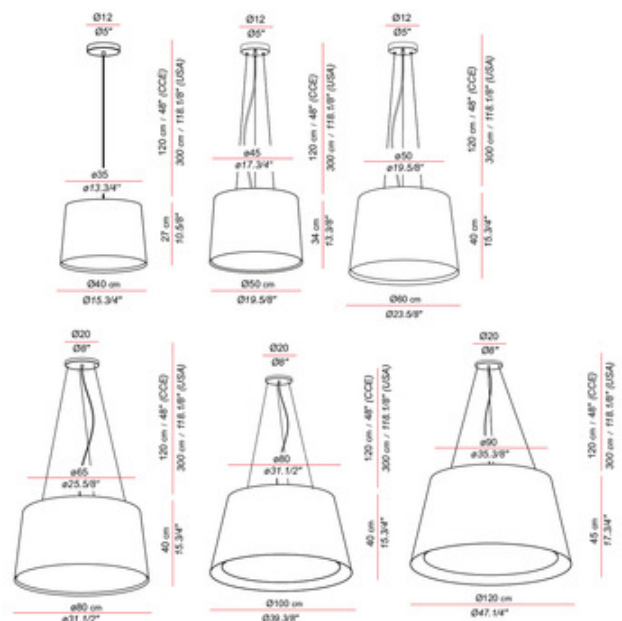

BRAND

El Torrent

DESCRIPTION

The Andrea Pendant, designed by Eloy Puig, brings a clean classic look to your interior space. The tapered drum shaped shade comes in a variety of colors and sizes to blend in any style room. Available in six sizes.

Shown in: Nickel / Beige Linen

SHADE COLOR	Beige Linen
BODY FINISH	Nickel
WATTAGE	12W
DIMMER	Standard 120V
DIMENSIONS	15.75"W x 10.625"H
BULB NOT INCLUDED	
LAMP	1 x A19/Medium (E26)/12W/120V LED

Technical Information

PRODUCT DIMENSIONS	Adjustable Cable Length: 118.1"
---------------------------	---------------------------------

SPEC #	ELT1098422
---------------	------------

COMPANY	PROJECT	FIXTURE TYPE	APPROVED BY	DATE