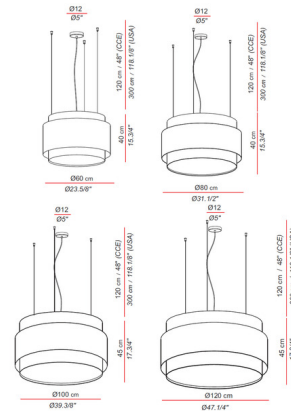

Lightology

lightology.com
866-954-4489
07-11-26

Project: _____
 Company: _____
 Location: _____ Fixture Type: _____
 SPEC #: **ELT1098490**
 Approved On: _____ Approved By: _____

Aros Triple Pendant By El Torrent

Description

The Aros Triple Pendant by the El Torrent design team, adds a bold decorative look to virtually any interior space. The Matte Ice acrylic diffuser is surrounded by a band in a variety of fabrics and colors, to blend with your room. Available in four sizes.

Shown in nickel / taupe linen

Specifications

COLOR Taupe Linen
 BODY FINISH Nickel
 WATTAGE 78W
 DIMMER Standard 120V
 DIMENSIONS 23.625"W x 15.75"H
 BULB NOT INCLUDED 3 x A19/Medium (E26)/26W/120V LED
 COUNTRY OF ORIGIN Spain

Technical Information

PRODUCT DIMENSIONS Adjustable Cable Length: 118.1"

CLICK TO VIEW PRODUCT

Notes: