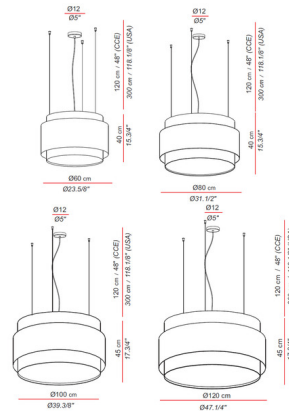

### Specifications

COLOR	Beige Linen
BODY FINISH	Nickel
WATTAGE	156W
DIMMER	Standard 120V
DIMENSIONS	31.5"W x 15.75"H
BULB NOT INCLUDED	6 x A19/Medium (E26)/26W/120V LED
COUNTRY OF ORIGIN	Spain

CLICK TO VIEW PRODUCT