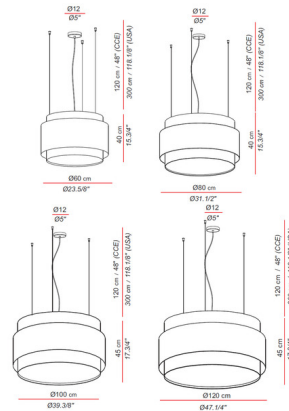

### Specifications

COLOR	Black Cotton
BODY FINISH	Nickel
WATTAGE	156W
DIMMER	Standard 120V
DIMENSIONS	31.5"W x 15.75"H
BULB NOT INCLUDED	6 x A19/Medium (E26)/26W/120V LED
COUNTRY OF ORIGIN	Spain

CLICK TO VIEW PRODUCT