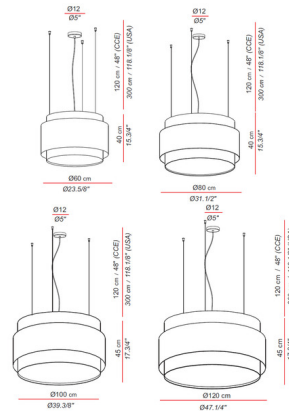

Lightology

lightology.com
866-954-4489
05-25-26

Project: _____

Company: _____

Location: _____ Fixture Type: _____

SPEC #: **ELT1098496**

Approved On: _____ Approved By: _____

Aros Triple Pendant By El Torrent

Description

The Aros Triple Pendant by the El Torrent design team, adds a bold decorative look to virtually any interior space. The Matte Ice acrylic diffuser is surrounded by a band in a variety of fabrics and colors, to blend with your room. Available in four sizes.

Shown in nickel / taupe linen

Specifications

COLOR White Cotton
 BODY FINISH Nickel
 WATTAGE 156W
 DIMMER Standard 120V
 DIMENSIONS 31.5"W x 15.75"H
 BULB NOT INCLUDED 6 x A19/Medium (E26)/26W/120V LED
 COUNTRY OF ORIGIN Spain