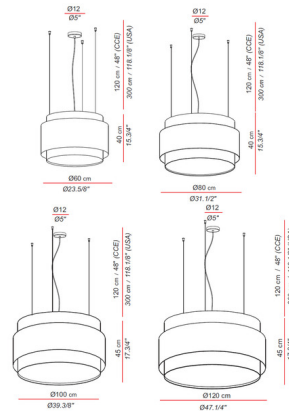

### Specifications

COLOR . . . . . White Cotton  
 BODY FINISH . . . . . Nickel  
 WATTAGE . . . . . 156W  
 DIMMER . . . . . Standard 120V  
 DIMENSIONS . . . . . 39.375"W x 17.75"H  
 BULB NOT INCLUDED . . . . . 6 x A19/Medium (E26)/26W/120V LED  
 COUNTRY OF ORIGIN . . . . . Spain