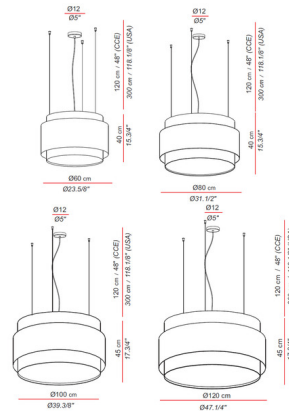

Lightology

lightology.com
866-954-4489
05-24-26

Project: _____

Company: _____

Location: _____ Fixture Type: _____

SPEC #: **ELT1098504**

Approved On: _____ Approved By: _____

Aros Triple Pendant By El Torrent

Description

The Aros Triple Pendant by the El Torrent design team, adds a bold decorative look to virtually any interior space. The Matte Ice acrylic diffuser is surrounded by a band in a variety of fabrics and colors, to blend with your room. Available in four sizes.

Shown in nickel / taupe linen

Specifications

COLOR Cream Cotton
 BODY FINISH Nickel
 WATTAGE 156W
 DIMMER Standard 120V
 DIMENSIONS 47.25"W x 17.75"H
 BULB NOT INCLUDED 6 x A19/Medium (E26)/26W/120V LED
 COUNTRY OF ORIGIN Spain