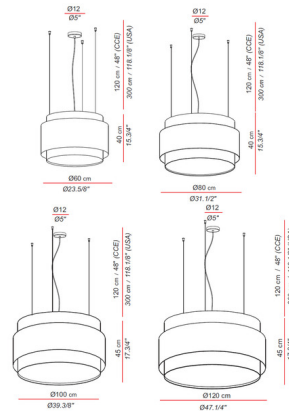

Lightology

lightology.com
866-954-4489
05-24-26

Project: _____

Company: _____

Location: _____ Fixture Type: _____

SPEC #: **ELT1098505**

Approved On: _____ Approved By: _____

Aros Triple Pendant By El Torrent

Description

The Aros Triple Pendant by the El Torrent design team, adds a bold decorative look to virtually any interior space. The Matte Ice acrylic diffuser is surrounded by a band in a variety of fabrics and colors, to blend with your room. Available in four sizes.

Shown in nickel / taupe linen

Specifications

COLOR	Taupe Linen
BODY FINISH	Nickel
WATTAGE	156W
DIMMER	Standard 120V
DIMENSIONS	47.25"W x 17.75"H
BULB NOT INCLUDED	6 x A19/Medium (E26)/26W/120V LED
COUNTRY OF ORIGIN	Spain