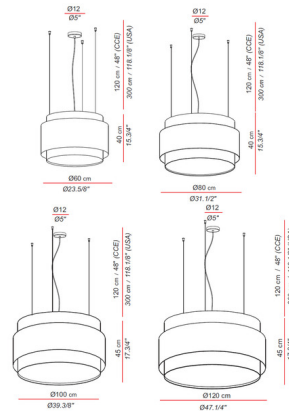

Lightology

lightology.com
866-954-4489
05-24-26

Project: _____

Company: _____

Location: _____ Fixture Type: _____

SPEC #: **ELT1098506**

Approved On: _____ Approved By: _____

Aros Triple Pendant By El Torrent

Description

The Aros Triple Pendant by the El Torrent design team, adds a bold decorative look to virtually any interior space. The Matte Ice acrylic diffuser is surrounded by a band in a variety of fabrics and colors, to blend with your room. Available in four sizes.

Shown in nickel / taupe linen

Specifications

COLOR	White Cotton
BODY FINISH	Nickel
WATTAGE	156W
DIMMER	Standard 120V
DIMENSIONS	47.25"W x 17.75"H
BULB NOT INCLUDED	6 x A19/Medium (E26)/26W/120V LED
COUNTRY OF ORIGIN	Spain