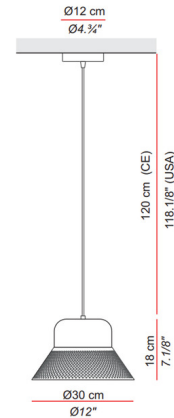

Shown in light wood / anthracite grey

Specifications

| | |
|-------------------|-----------------------------------|
| COLOR | Anthracite Grey |
| BODY FINISH | Light Wood |
| WATTAGE | 14W |
| DIMMER | Standard 120V |
| DIMENSIONS | 12"W x 7.125"H |
| BULB NOT INCLUDED | 1 x A19/Medium (E26)/14W/120V LED |
| COUNTRY OF ORIGIN | Spain |

Technical Information

PRODUCT DIMENSIONS Adjustable Cable Length: 118.1"

CLICK TO VIEW PRODUCT

Notes: