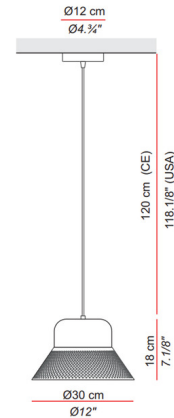

Shown in light wood / anthracite grey

Specifications

COLOR	Anthracite Grey
BODY FINISH	Light Wood
WATTAGE	14W
DIMMER	Standard 120V
DIMENSIONS	12"W x 7.125"H
BULB NOT INCLUDED	1 x A19/Medium (E26)/14W/120V LED
COUNTRY OF ORIGIN	Spain

Technical Information

PRODUCT DIMENSIONS	Adjustable Cable Length: 118.1"
--------------------	---------------------------------

CLICK TO VIEW PRODUCT

Notes: