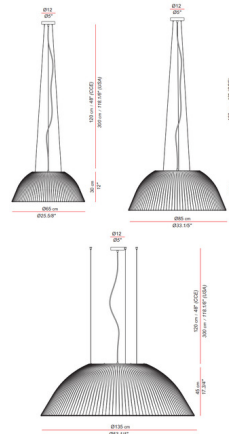

Description

The Eva Pendant, designed by Eloy Puig, brings a clean bold look to your interior space. The dome shaped frame is wrapped in cotton pleated ribbons and features an inner acrylic globe glass that reflects warm light onto your space. Available in three sizes.

Specifications

COLOR Black Pleated Ribbon
BODY FINISH Nickel
WATTAGE 24W
DIMMER Standard 120V
DIMENSIONS 25.625"W x 12"H
INTEGRATED LED MODULE 1 x LED/24W/120V LED
COUNTRY OF ORIGIN Spain

Technical Information

PRODUCT DIMENSIONS Adjustable Cable Length: 118.1"
LAMP COLOR 2700K
LUMENS/WATT 62.50
LUMINOUS FLUX 1500 lumens

Shown in nickel / black pleated ribbon

CLICK TO VIEW PRODUCT

Notes: