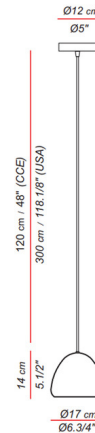

Lightology

lightology.com
866-954-4489
06-30-26

Project: _____
Company: _____
Location: _____ Fixture Type: _____
SPEC #: **ELT1098526**
Approved On: _____ Approved By: _____

Dento Bell Pendant By El Torrent

Shown in black / black

Specifications

COLOR	Black
BODY FINISH	Black
WATTAGE	5W
DIMMER	Standard 120V
DIMENSIONS	6.75"W x 5.5"H
BULB NOT INCLUDED	1x A19/Medium (E26)/5W/120V LED
COUNTRY OF ORIGIN	Spain

Technical Information

PRODUCT DIMENSIONS Adjustable Cable Length: 118.1"

CLICK TO VIEW PRODUCT

Notes: