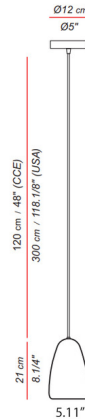

Lightology

lightology.com
866-954-4489
06-30-26

Project: _____

Company: _____

Location: _____ Fixture Type: _____

SPEC #: **ELT1098527**

Approved On: _____ Approved By: _____

Dento Pendant By El Torrent

Description

The Dento Pendant, designed by Eloy Puig, is inspired by earth, fire, air, and water - the four elements shaping this unique piece. Hand crafted by skilled artisans, this delicate design will blend perfectly into a variety of styles.

Shown in black / black

Specifications

COLOR	Black
BODY FINISH	Black
WATTAGE	5W
DIMMER	Standard 120V
DIMENSIONS	5.11"W x 8.25"H
BULB NOT INCLUDED	1 x A19/Medium (E26)/5W/120V LED
COUNTRY OF ORIGIN	Spain

Technical Information

PRODUCT DIMENSIONS Adjustable Cable Length: 118.1"

CLICK TO VIEW PRODUCT

Notes: