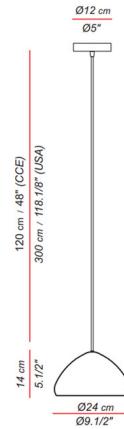

### Specifications

COLOR	Black
BODY FINISH	Black
WATTAGE	5W
DIMMER	Standard 120V
DIMENSIONS	9.5"W x 5.5"H
BULB NOT INCLUDED	1 x A19/Medium (E26)/5W/120V LED
COUNTRY OF ORIGIN	Spain

### Technical Information

PRODUCT DIMENSIONS . . . . . Adjustable Cable Length: 118.1"

CLICK TO VIEW PRODUCT

Notes: