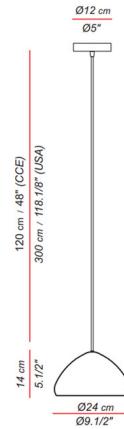

Lightology

lightology.com
866-954-4489
06-30-26

Project: _____
Company: _____
Location: _____ Fixture Type: _____
SPEC #: **ELT1098528**
Approved On: _____ Approved By: _____

Dento Dome Pendant By El Torrent

Shown in black / black

Specifications

COLOR	Black
BODY FINISH	Black
WATTAGE	5W
DIMMER	Standard 120V
DIMENSIONS	9.5"W x 5.5"H
BULB NOT INCLUDED	1 x A19/Medium (E26)/5W/120V LED
COUNTRY OF ORIGIN	Spain

Technical Information

PRODUCT DIMENSIONS Adjustable Cable Length: 118.1"

CLICK TO VIEW PRODUCT

Notes: