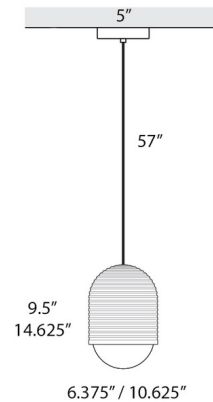

Description

The Nucli Pendant, designed by Joan Genebat, adds a simple yet decorative look to your interior space. The blown glass globe is capped by artisan lathed ceramic, making each piece unique. Available in two sizes. May be used outdoors.

Shown in black / red clay

Specifications

COLOR	Red Clay
BODY FINISH	Black
WATTAGE	6W
DIMMER	Standard 120V
DIMENSIONS	6.375"W x 9.5"H
BULB NOT INCLUDED	1x A19/Medium (E26)/6W/120V LED
COUNTRY OF ORIGIN	Spain

Technical Information

PRODUCT DIMENSIONS	Adjustable Cable Length: 57"
--------------------	------------------------------

CLICK TO VIEW PRODUCT

Notes: