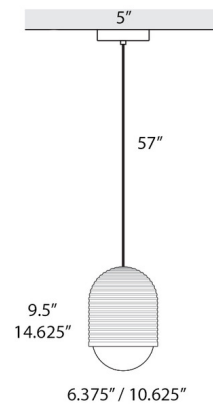

By El Torrent

Description

The Nucli Pendant, designed by Joan Genebat, adds a simple yet decorative look to your interior space. The blown glass globe is capped by artisan lathed ceramic, making each piece unique. Available in two sizes. May be used outdoors.

Shown in black / red clay

Specifications

COLOR	Red Clay
BODY FINISH	Black
WATTAGE	6W
DIMMER	Standard 120V
DIMENSIONS	6.375"W x 9.5"H
BULB NOT INCLUDED	1x A19/Medium (E26)/6W/120V LED
COUNTRY OF ORIGIN	Spain

Technical Information

PRODUCT DIMENSIONS	Adjustable Cable Length: 57"
--------------------	------------------------------

CLICK TO VIEW PRODUCT

Notes: