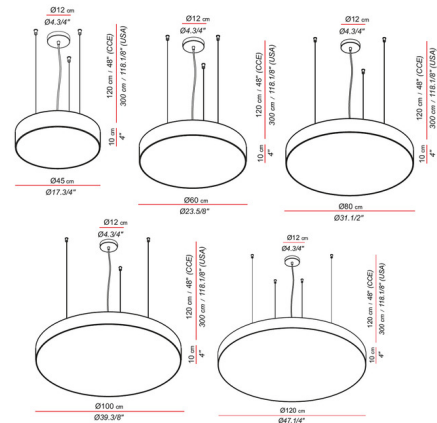

### Specifications

COLOR . . . . . Cream Cotton  
 BODY FINISH . . . . . Nickel  
 WATTAGE . . . . . 22W  
 DIMMER . . . . . 0-10V  
 DIMENSIONS . . . . . 17.75"W x 4"H  
 INTEGRATED LED MODULE . . . . . 1 x LED/22W/120V LED  
 COUNTRY OF ORIGIN . . . . . Spain

### Technical Information

PRODUCT DIMENSIONS . . . . . Adjustable Cable Length: 118.1"  
 LAMP COLOR . . . . . 2700K  
 LUMENS/WATT . . . . . 113.64  
 LUMINOUS FLUX . . . . . 2500 lumens

Shown in nickel / cream cotton