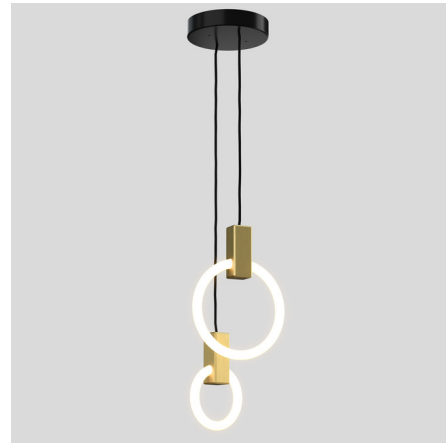

Lightology

lightology.com
866-954-4489
05-24-26

Project: _____

Company: _____

Location: _____ Fixture Type: _____

SPEC #: **MMK1098667**

Approved On: _____ Approved By: _____

Halo Round Multi Light Pendant

By Matthew McCormick

Description

The Halo Round Multi Light Pendant was originally conceived as a graphical interpretation of effervescence. Available with two, three, five, seven, nine, or eleven lights with a mix of different diameter dimmable proprietary LED bulbs. Includes ELV driver. Phase dimming.

Shown in silk black canopy / brushed brass

Specifications

COLOR Brushed Brass
BODY FINISH Brass Canopy
WATTAGE 32W
DIMMER Universal
DIMENSIONS 15.7"W x 12"H
INTEGRATED LED MODULE 2 x LED/16W/12V LED

Technical Information

PRODUCT DIMENSIONS Canopy: 15.7" diameter
LAMP LIFE 30000 hours
COLOR RENDERING 80 CRI
LAMP COLOR 2700K
LUMENS/WATT 39.06
LUMINOUS FLUX 625 lumens

CLICK TO VIEW PRODUCT

Notes: