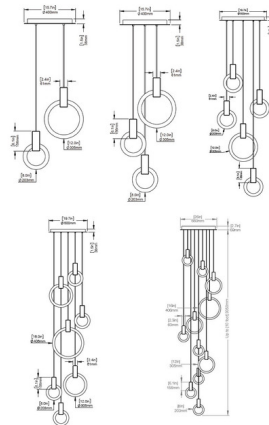

By Matthew McCormick

Description

The Halo Round Multi Light Pendant was originally conceived as a graphical interpretation of effervescence. Available with two, three, five, seven, nine, or eleven lights with a mix of different diameter dimmable proprietary LED bulbs. Includes ELV driver. Phase dimming.

Shown in silk black canopy / brushed brass

Specifications

COLOR Brushed Brass
BODY FINISH Brass Canopy
WATTAGE 32W
DIMMER Universal
DIMENSIONS 15.7"W x 12"H
INTEGRATED LED MODULE 2 x LED/16W/12V LED

Technical Information

PRODUCT DIMENSIONS Canopy: 15.7" diameter
LAMP LIFE 30000 hours
COLOR RENDERING 80 CRI
LAMP COLOR 2700K
LUMENS/WATT 39.06
LUMINOUS FLUX 625 lumens

CLICK TO VIEW PRODUCT

Notes: