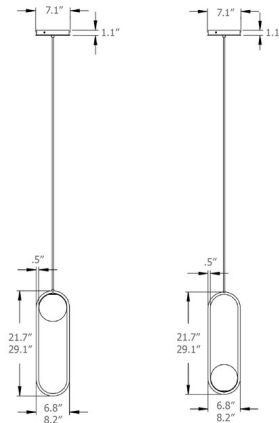

### Description

The Mila Pendant was realized through the marriage of hand blown glass and the soft geometry of a bent metal form. The glow of a pearl-like sphere is coddled in perfect harmony within an elongated loop.

### Specifications

COLOR . . . . . Silk Black  
BODY FINISH . . . . . Brass Canopy  
WATTAGE . . . . . 3W  
DIMMER . . . . . Universal  
DIMENSIONS . . . . . 6.8"W x 21.7"H  
INTEGRATED LED MODULE . . . . . 1 x LED/3W/120V LED