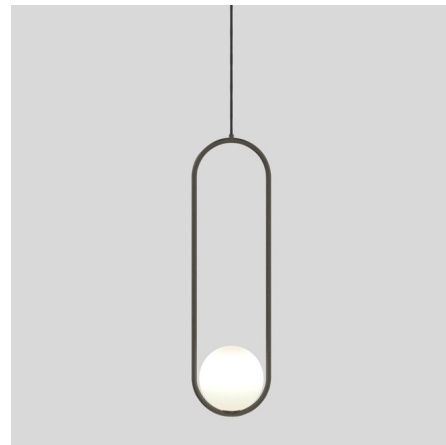

By Matthew McCormick

Description

The Mila Pendant was realized through the marriage of hand blown glass and the soft geometry of a bent metal form. The glow of a pearl-like sphere is coddled in perfect harmony within an elongated loop.

Specifications

COLOR Silk Black
BODY FINISH Brass Canopy
WATTAGE 3W
DIMMER Universal
DIMENSIONS 8.2"W x 29.1"H
INTEGRATED LED MODULE 1 x LED/3W/120V LED

Technical Information

LAMP LIFE 50000 hours
COLOR RENDERING 90 CRI
LAMP COLOR 2700K
LUMENS/WATT 106.67
LUMINOUS FLUX 320 lumens

Shown in white canopy / silk black

CLICK TO VIEW PRODUCT

Notes: