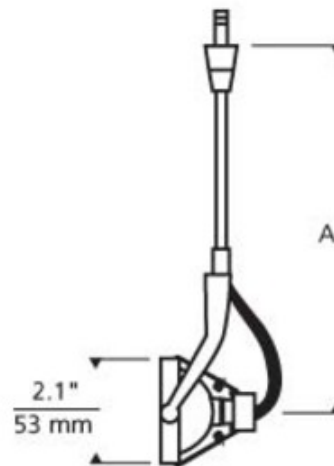

Freejack Sportster Head

Designer: Gregory Kay

Description:

Sportster MR16 is a minimal stylish head which rotates 360 degrees and pivots 180 degrees. Stem lengths available in 4.5, 6, 12, 18 or 24 inches. Available in Satin Nickel finish. Eggcrate louver included. Compatible accessories include colored lens, dichroic lens, diffuser lens, linear spread lens, soft focus lens, or UV filter, sold separately. Includes Freejack connector. One 12 volt GU5.3 MR16 lamp up to 75 watts is required, but not included.

Shown in: Satin Nickel

List Price: \$156.25
Our Price: \$125.00

Shade Color: N/A
Body Finish: Satin Nickel
Lamp: 1 x MR16/GU5.3 (bipin)/75W/12V Halogen
 1 x MR16/GU5.3 (bipin)/12V LED
Wattage: 75W
Dimmer: Dimmable
Dimensions: 6"H x 2.1"W