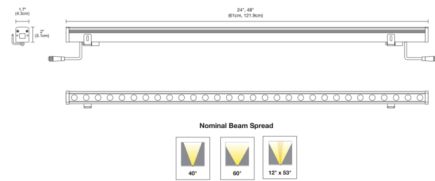

CLICK TO VIEW PRODUCT

Notes: