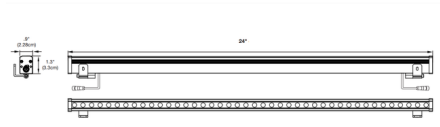

Description

The rugged design of the Slick Linear Static White and Static Colors lighting system is ready for the harsh environments of mother nature. Designed for wall, floor or ceiling mount applications, making it ideal for any outdoor or commercial environment. Offered in a powder coat finish. Power the Slick with the PureEdge wet rated universal power supply (dimmable with ELV, 0-10, TRIAC), sold separately. Fixture supplied with integral DMX driver. Multiple fixtures can be ganged together up to 100 watts before re-feeding. Note: Required power supply and optional accessories sold separately.

Specifications

COLOR	N/A
BODY FINISH	Black
WATTAGE	6W
DIMMER	Low Voltage Electronic
DIMENSIONS	24"L x 0.9"W x 1.3"H
INTEGRATED LED MODULE	1 x LED/6W/24V LED

Technical Information

LAMP LIFE	50000 hours
BEAM ANGLE	120°
COLOR RENDERING	83 CRI
LAMP COLOR	2700K
LUMENS/WATT	71.50
LUMINOUS FLUX	429 lumens