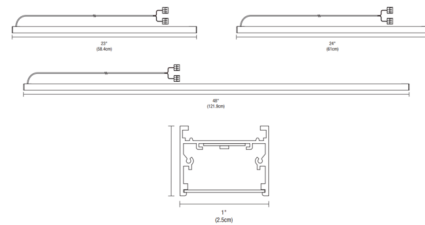

Shown in white / white deep cell

CLICK TO VIEW PRODUCT

Notes: