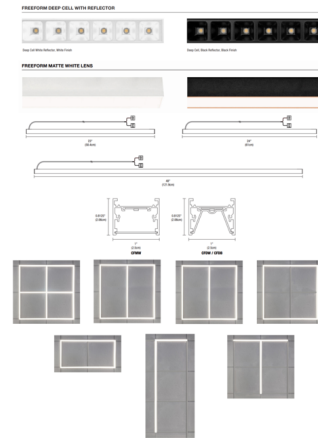

By PureEdge Lighting

Description

The FreeForm T-Bar Ceiling is made up of modular straight runs that allow you to create geometric shapes along the ceiling. Design by numbers with 23 inch, 24 inch and 48 inch channel lengths gives you the ability to design with any free form pattern that corresponds to the 2x2 or 2x4 T-bar drop ceiling grid, including the main T-Bar runner. FreeForm is offered with 7.5 watts per foot in 3500K Warm White or 3500K Cool White color temperature, Black or White finish, and a Matte White 60 degree diffused low glare lens or a deep cell Black or White reflector. Note: Mounting clips are included for every two feet of channel. Required power supply and optional accessories sold separately.

Specifications

COLOR	White Deep Cell
BODY FINISH	White
WATTAGE	14.4W
DIMMER	Low Voltage Electronic
DIMENSIONS	23"L x 1"W x 0.81"H
INTEGRATED LED MODULE	1 x LED/14.4W/24V LED

Technical Information

LAMP LIFE	50000 hours
BEAM ANGLE	60°
COLOR RENDERING	92 CRI
LAMP COLOR	3500K
LUMENS/WATT	102.43
LUMINOUS FLUX	1475 lumens

Shown in white / white deep cell

CLICK TO VIEW PRODUCT

Notes: