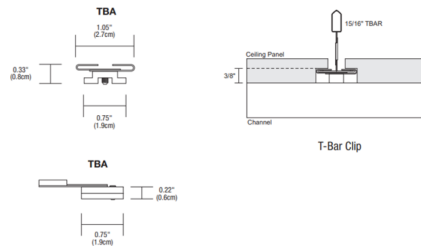

Description

The T-Bar Slot Mounting Clip mounts flush anywhere along the 15/16 inch or 9/16 inch T-Bar grid. One clip included with every two feet of channel. Order additional clips if needed. Designed for use with PureEdge FreeForm T-Bar Ceiling. TBA: 15/16 or 9/16 inch width T-Bar flush mounted ceiling panels TBB: 15/16 or 9/16 inch width T-Bar with ceiling panel 3/8 inch below grid and channel going over dropped panel

Shown in white

Specifications

COLOR	N/A
BODY FINISH	White
WATTAGE	N/A
DIMMER	N/A
DIMENSIONS	0.563"W x 0.938"H
BULB	N/A

CLICK TO VIEW PRODUCT

Notes: