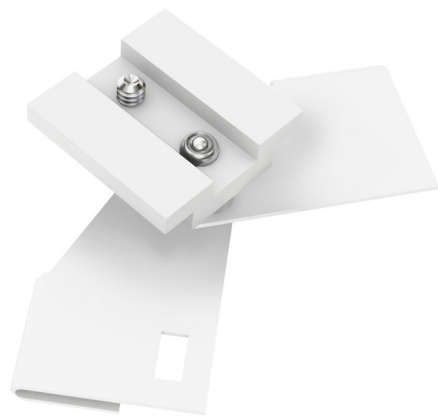

Lightology

lightology.com
866-954-4489
05-23-26

Project: _____

Company: _____

Location: _____ Fixture Type: _____

SPEC #: **EDG1102614**

Approved On: _____ Approved By: _____

T-Bar Slot Mounting Clip 15/16 and 9/16 Ceiling Grid By PureEdge Lighting

Description

The T-Bar Slot Mounting Clip mounts flush anywhere along the 15/16 inch or 9/16 inch T-Bar grid. One clip included with every two feet of channel. Order additional clips if needed. Designed for use with PureEdge FreeForm T-Bar Ceiling. TBA: 15/16 or 9/16 inch width T-Bar flush mounted ceiling panels TBB: 15/16 or 9/16 inch width T-Bar with ceiling panel 3/8 inch below grid and channel going over dropped panel

Shown in white

Specifications

COLOR	N/A
BODY FINISH	White
WATTAGE	N/A
DIMMER	N/A
DIMENSIONS	0.563"W x 0.938"H
BULB	N/A

CLICK TO VIEW PRODUCT

Notes: